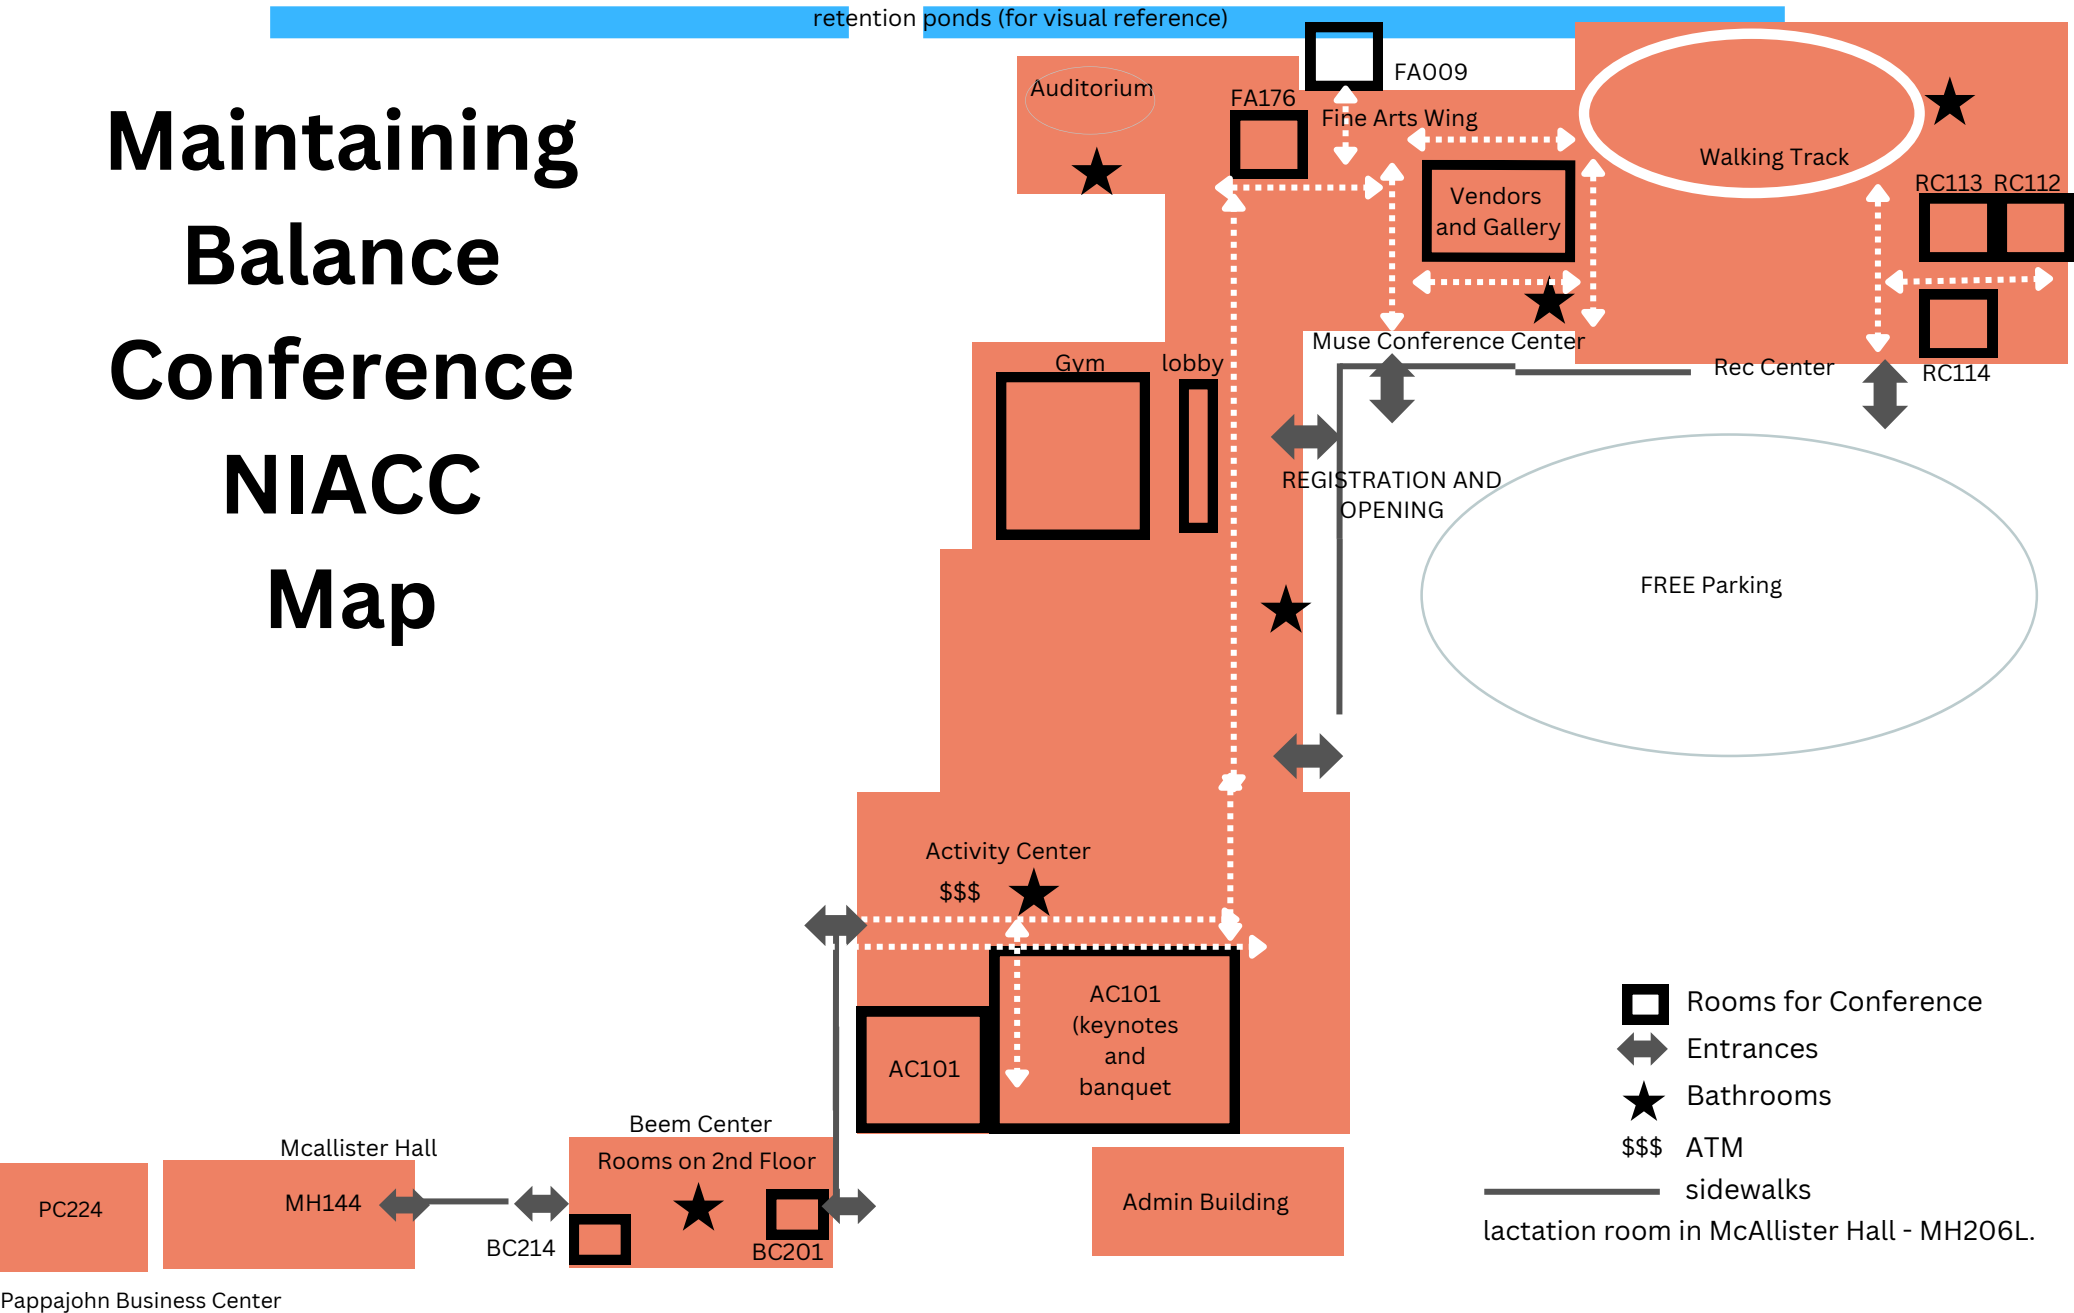

Maintaining Balance Conference NIACC Map

Building codes in the schedule: Rec Center (RC), Fine Arts Wing (FA), Activity Center (AC), Beem Center(BC), Mcallister Hall (MH), Pappajohn Business Center (PC)